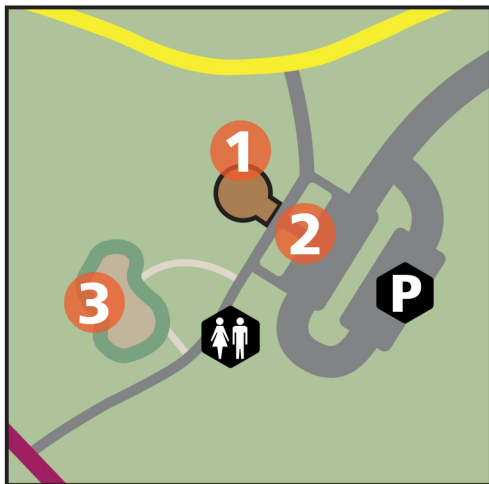

Frohring Meadows

16780 Savage Road • Bainbridge Township 44023

TRAIL USAGE

- ACCESSIBLE TRAIL
- HIKING
- X-COUNTRY SKIING

MAP KEY

- PARK ENTRANCE
- KATYDID LODGE
- PRAIRIE/MEADOW GARDEN
- POLLINATOR PLAY GARDEN
- WETLAND VIEWING PLATFORM
- WET SEDGE MEADOW
- 2 OPEN AIR SHELTERS
- RESTROOMS PARKING

TRAILS		MILES	PAVED
	DRAGONFLY TRAIL	0.70	
	BIG BLUESTEM TRAIL	2.80	