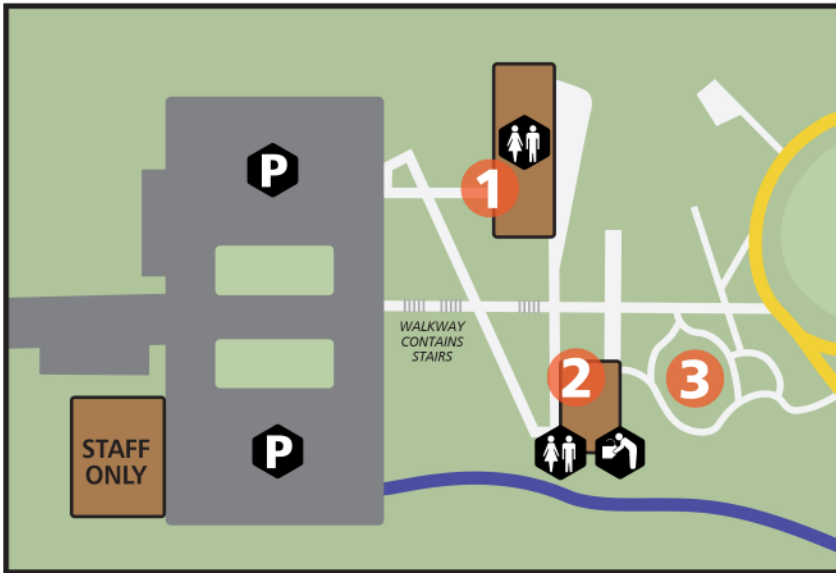

# Veterans Legacy Woods

14085 Ravenna Road • Newbury/Burton Townships 44065

DETAIL OF ENTRANCE AREA

NOTE: Area within dotted line is main area of construction and stream restoration. Portions of the Duty Trail will be closed through this construction period.

PEKIN ROAD

RAVENNA ROAD

**MAP KEY**

- PARK ENTRANCE
- TRIBUTE LODGE
- PUBLIC PAVILLION WITH RESTROOMS
- NATURE-BASED PLAYGROUND
- RAINBOW BRIDGE
- RESTROOMS
- PARKING
- DRINKING FOUNTAIN

TRAILS		MILES PAVED	
	<b>COURAGE TRAIL</b>		1.95 PARTIALLY
	<b>HONOR TRAIL</b>		0.50 PARTIALLY
	<b>INTEGRITY TRAIL</b>		0.35 PARTIALLY
	<b>LOYALTY TRAIL</b>		0.35 ✓
	<b>DUTY TRAIL</b>		0.65

**TRAIL USAGE**

- HIKING