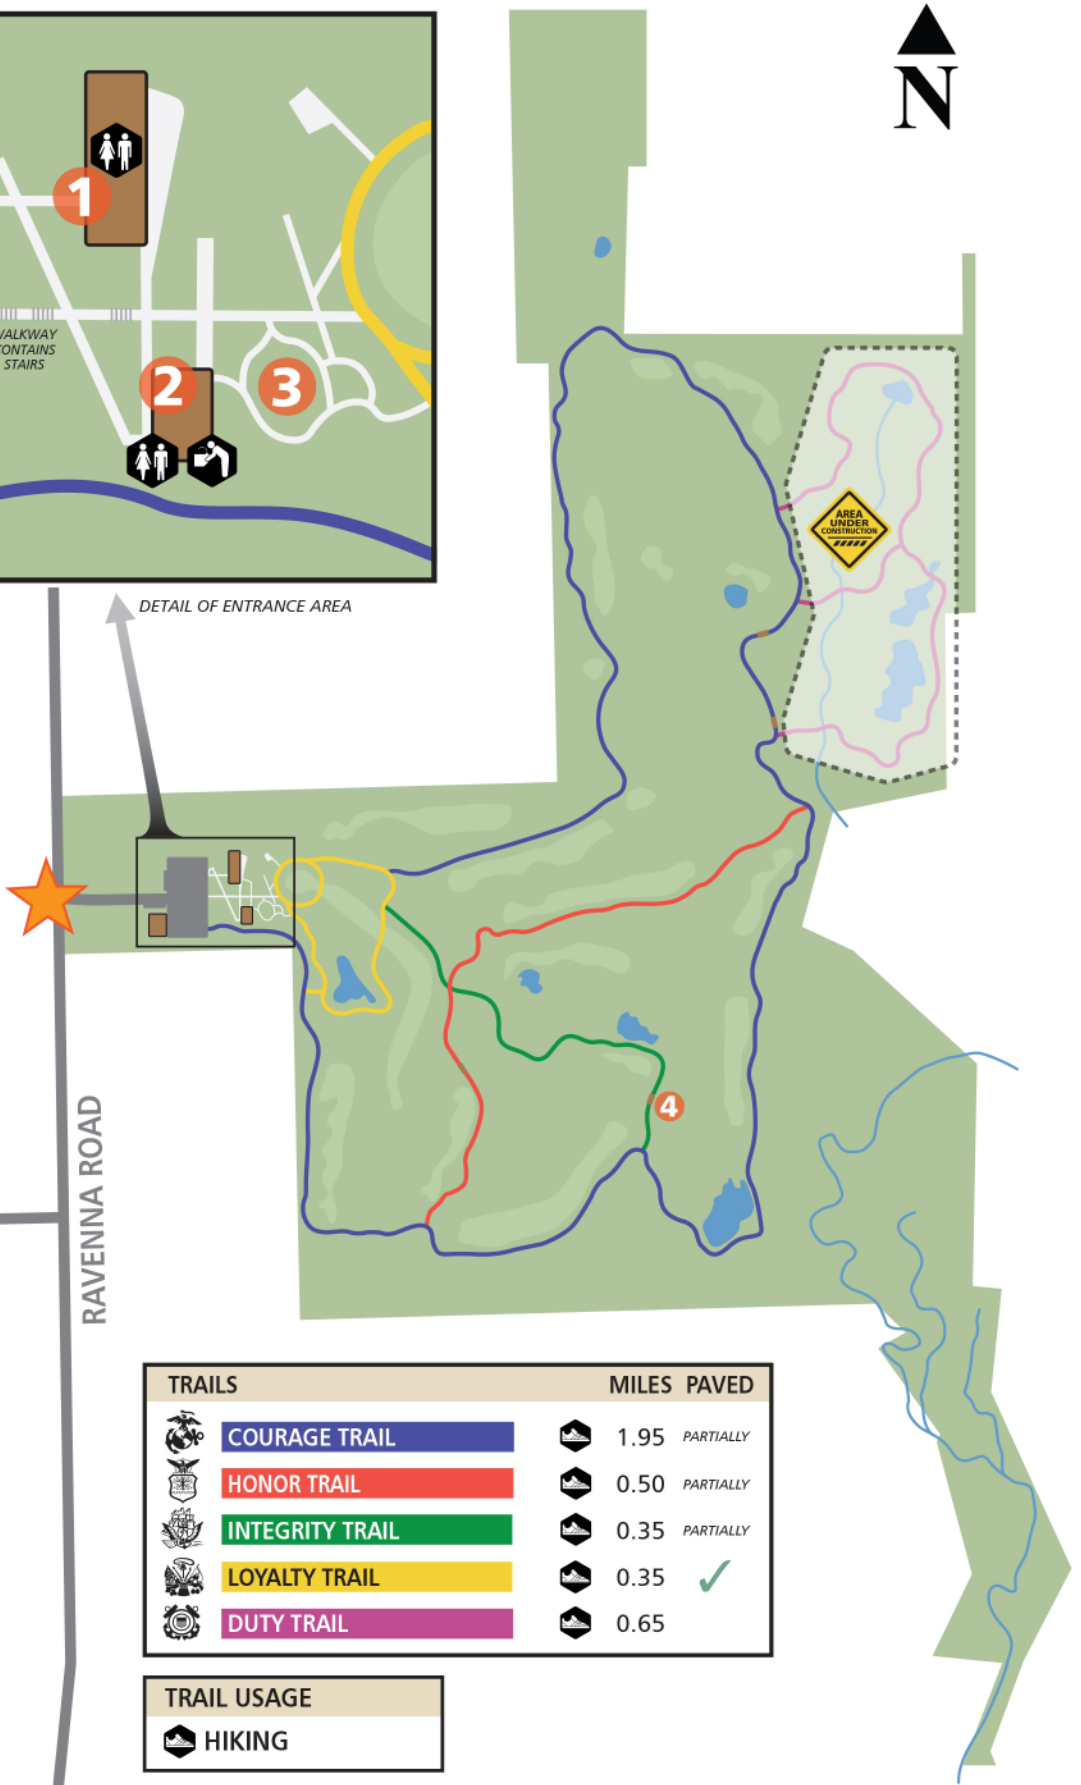

# Veterans Legacy Woods

14085 Ravenna Road • Newbury/Burton Townships 44065

DETAIL OF ENTRANCE AREA

NOTE: Area within dotted line is main area of construction and stream restoration. Portions of the Duty Trail will be closed through this construction period.

PEKIN ROAD

RAVENNA ROAD

**MAP KEY**

- PARK ENTRANCE
- TRIBUTE LODGE
- PUBLIC PAVILLION WITH RESTROOMS
- NATURE-BASED PLAYGROUND
- RAINBOW BRIDGE
- RESTROOMS
- PARKING
- DRINKING FOUNTAIN

TRAILS		MILES PAVED	
	<b>COURAGE TRAIL</b>		1.95 PARTIALLY
	<b>HONOR TRAIL</b>		0.50 PARTIALLY
	<b>INTEGRITY TRAIL</b>		0.35 PARTIALLY
	<b>LOYALTY TRAIL</b>		0.35 ✓
	<b>DUTY TRAIL</b>		0.65

**TRAIL USAGE**

- HIKING