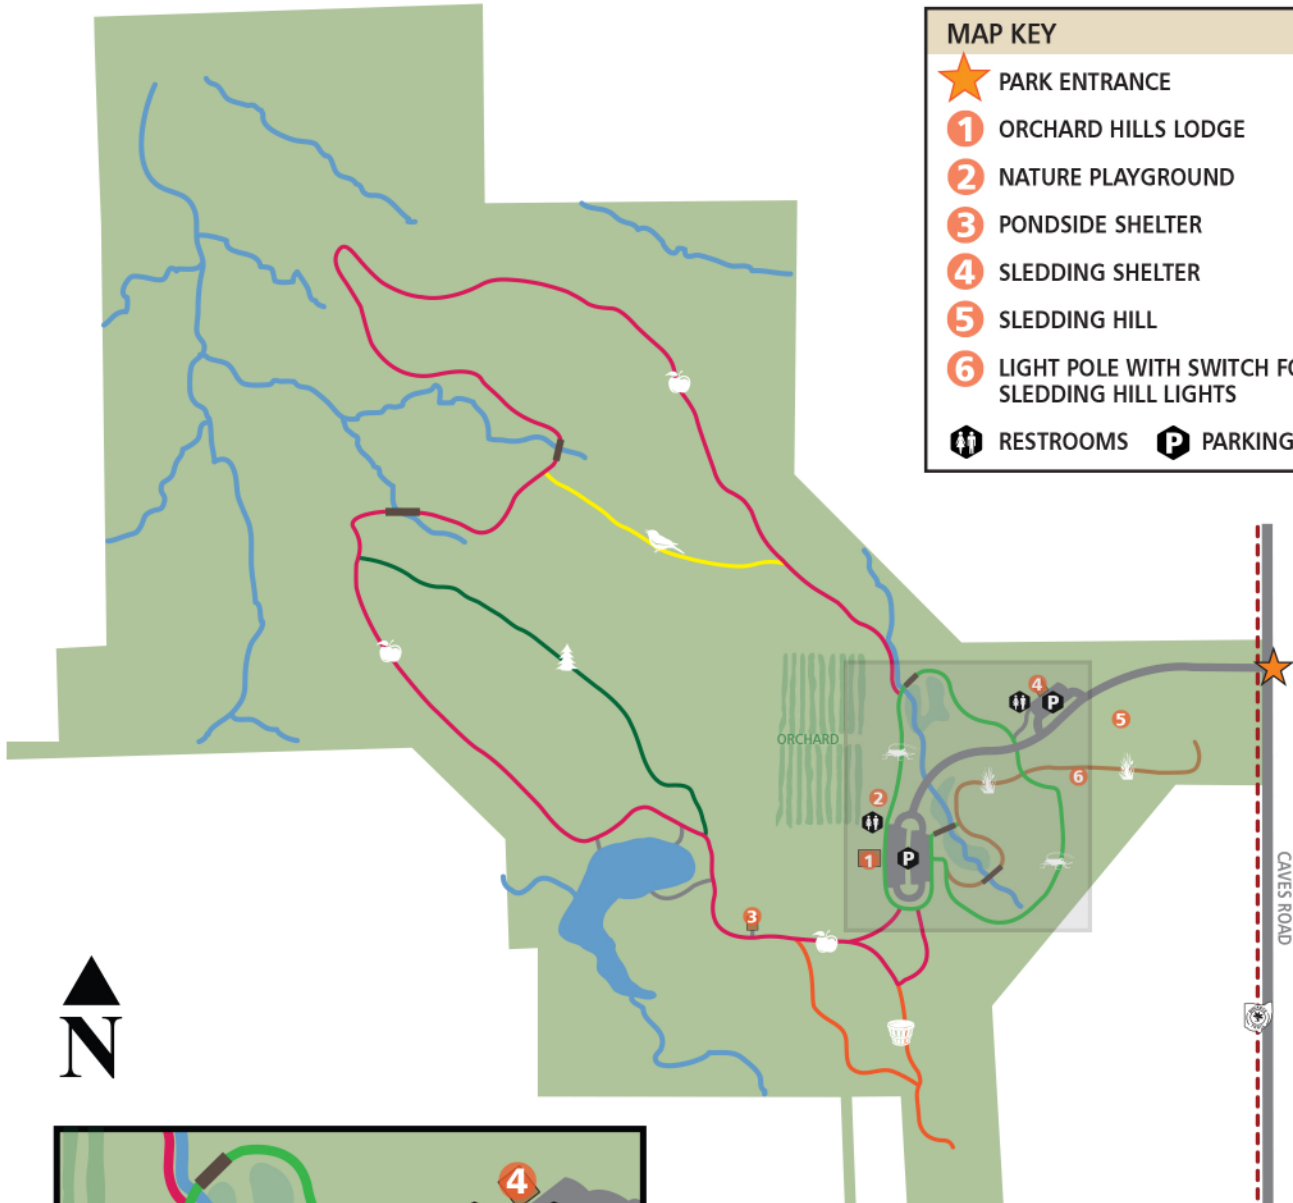

Orchard Hills Park

11340 Caves Road • Chester Township 44026

MAP KEY

- PARK ENTRANCE
- ORCHARD HILLS LODGE
- NATURE PLAYGROUND
- PONDSIDE SHELTER
- SLEDDING SHELTER
- SLEDDING HILL
- LIGHT POLE WITH SWITCH FOR SLEDDING HILL LIGHTS
- RESTROOMS
- PARKING

TRAIL USAGE

- ACCESSIBLE TRAIL
- HIKING
- X-COUNTRY SKIING

TRAILS

MILES PAVED

	SEDGE TRAIL		0.30	✓
	CRICKET TRAIL		0.60	✓
	HARVEST TRAIL		0.50	
	WHITE PINE TRAIL		0.30	
	PINE WARBLER TRAIL		0.20	
	MCINTOSH TRAIL		1.60	
	OHIO BUCKEYE TRAIL			