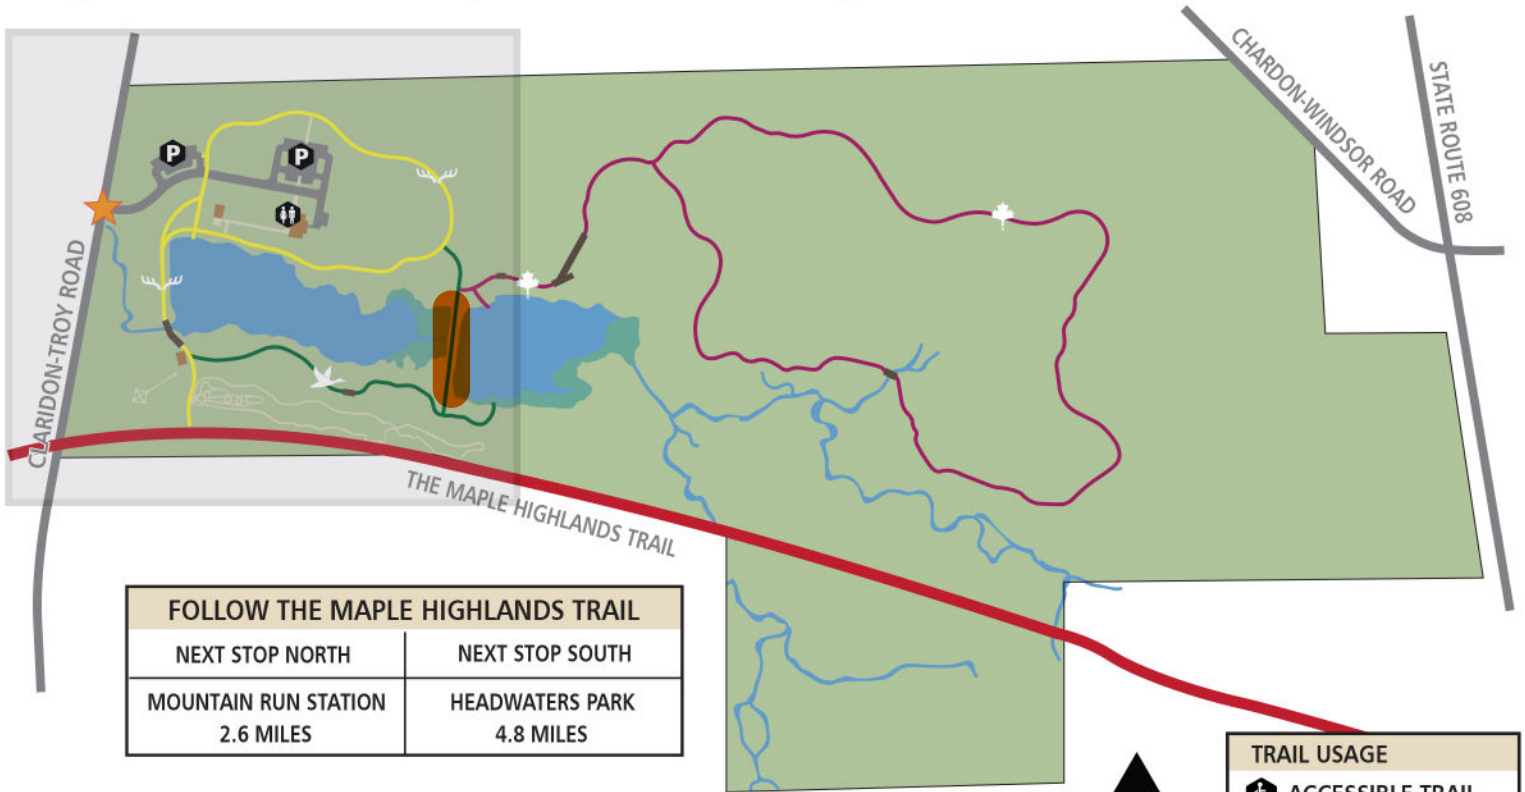

Claridon Woodlands

11383 Claridon-Troy Road • Claridon Township 44033

FOLLOW THE MAPLE HIGHLANDS TRAIL	
NEXT STOP NORTH	NEXT STOP SOUTH
MOUNTAIN RUN STATION 2.6 MILES	HEADWATERS PARK 4.8 MILES

TRAIL USAGE	
	ACCESSIBLE TRAIL
	HIKING
	X-COUNTRY SKIING
	BIKING

TRAILS	MILES	PAVED
WHITETAIL TRAIL	0.60	✓
DRAKE TRAIL	0.50	
TREE TAPPER TRAIL	1.10	

MAP KEY	
	PARK ENTRANCE
	JUDGE LESTER TAYLOR LODGE
	OPEN SHELTER
	FISHING PLATFORM
	ROPES COURSE AREA*
	BOULDERING WALL*
	NATURE-BASED PLAYGROUND*
	PUMP TRACK AND SINGLE TRACK TRAIL* (NO HIKING)
	NORTHSIDE VIEWING PLATFORM
	SOUTHSIDE VIEWING PLATFORM
	RESTROOMS
	PARKING

* SEE POSTED SIGNS FOR MORE INFORMATION