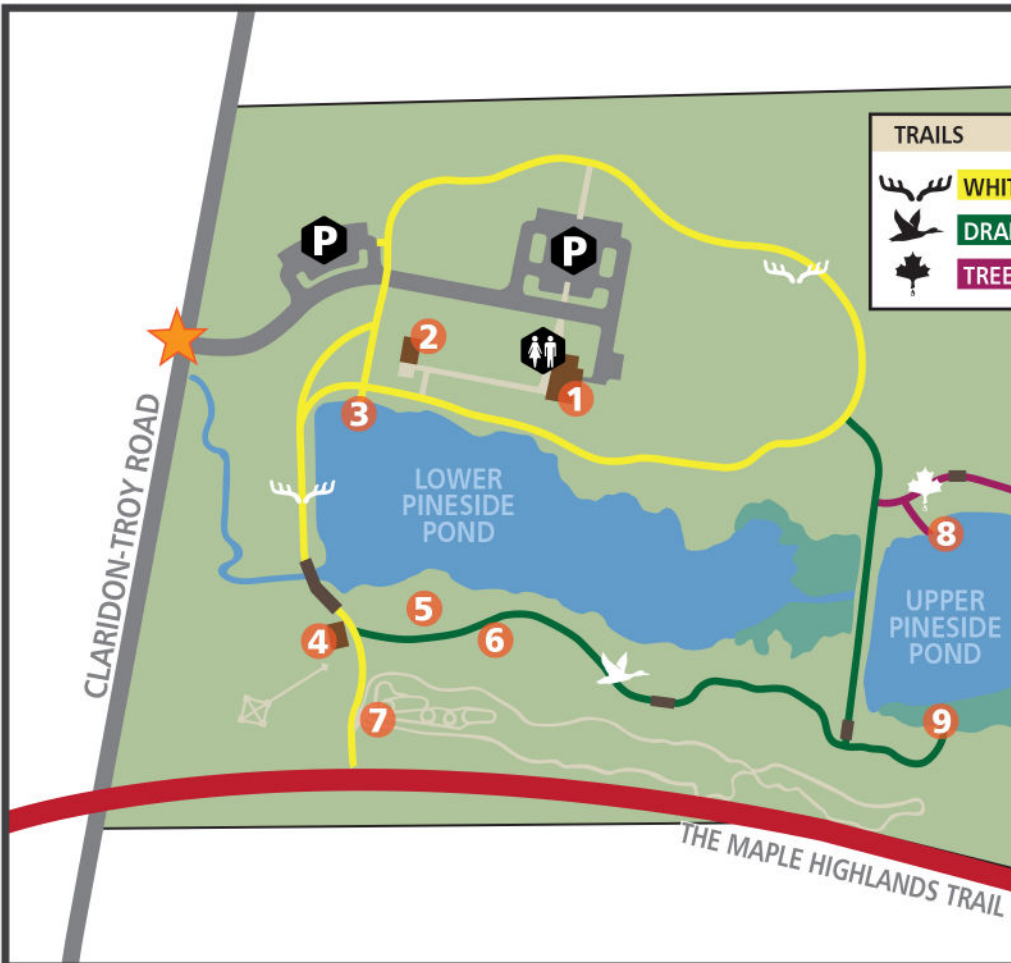

Claridon Woodlands

11383 Claridon-Troy Road • Claridon Township 44033

FOLLOW THE MAPLE HIGHLANDS TRAIL	
NEXT STOP NORTH	NEXT STOP SOUTH
MOUNTAIN RUN STATION 2.6 MILES	HEADWATERS PARK 4.8 MILES

TRAIL USAGE	
	ACCESSIBLE TRAIL
	HIKING
	X-COUNTRY SKIING
	BIKING

TRAILS	MILES	PAVED
WHITETAIL TRAIL	0.60	✓
DRAKE TRAIL	0.50	
TREE TAPPER TRAIL	1.10	

MAP KEY	
	PARK ENTRANCE
	JUDGE LESTER TAYLOR LODGE
	OPEN SHELTER
	FISHING PLATFORM
	ROPES COURSE AREA*
	BOULDERING WALL*
	NATURE-BASED PLAYGROUND*
	PUMP TRACK AND SINGLE TRACK TRAIL* (NO HIKING)
	NORTHSIDE VIEWING PLATFORM
	SOUTHSIDE VIEWING PLATFORM
	RESTROOMS
	PARKING

* SEE POSTED SIGNS FOR MORE INFORMATION