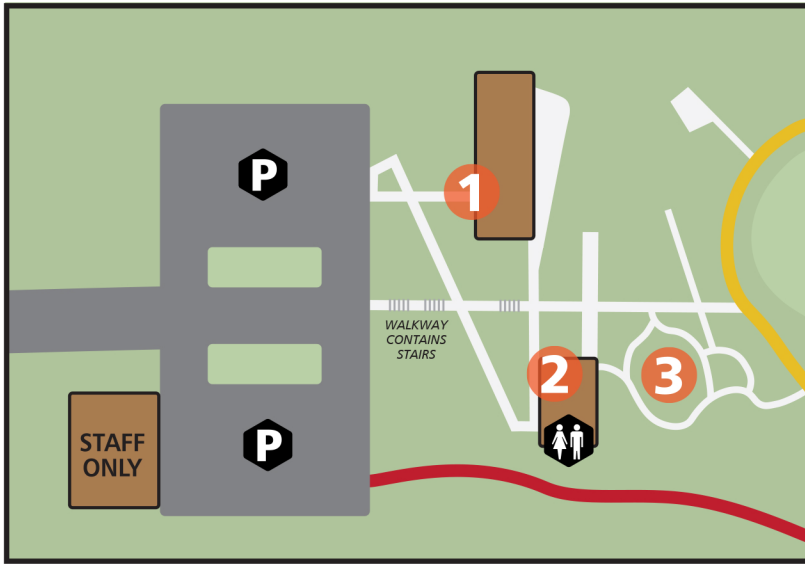

# Veterans Legacy Woods

14085 Ravenna Road • Newbury/Burton Townships 44065

NOTE: Area within dotted line is main area of construction. Be aware of the possibility of other small portions being affected by construction throughout the park.

PEKIN ROAD

RAVENNA ROAD

MAP KEY	
	PARK ENTRANCE
	TRIBUTE LODGE
	PUBLIC PAVILLION WITH RESTROOMS
	NATURE-BASED PLAYGROUND
	RESTROOMS
	PARKING

TRAILS	MILES	PAVED
	1.76	✓
	0.44	✓
	2.08	✓
<i>NOTE DEAD END</i>		
	0.10	✓
	0.33	✓

With the exception of the Gold Trail, all trails are former cart paths to be used for hiking only pending further assessments. No mileage markers or signage exists on site.

TRAIL USAGE	
	HIKING