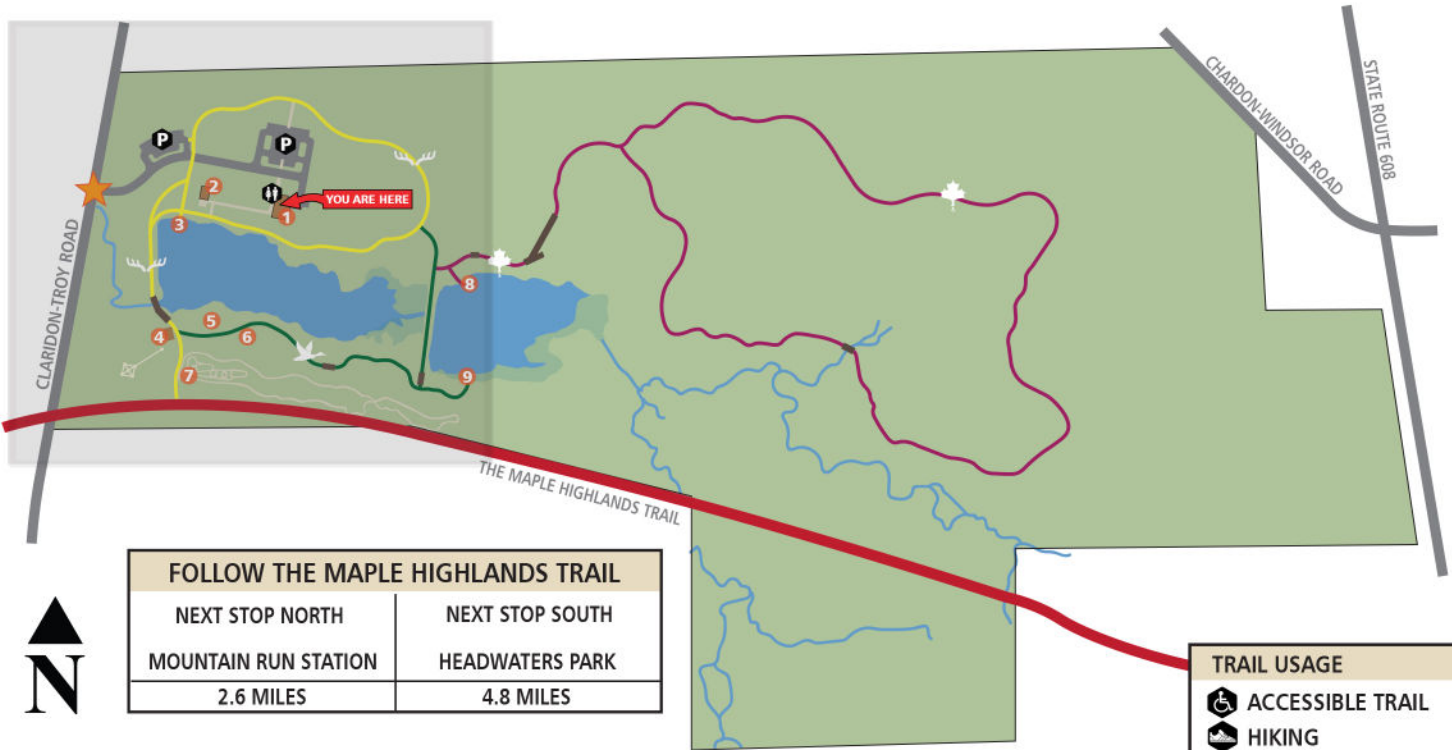

Claridon Woodlands

11383 Claridon-Troy Road • Claridon Township 44033

FOLLOW THE MAPLE HIGHLANDS TRAIL	
NEXT STOP NORTH	NEXT STOP SOUTH
MOUNTAIN RUN STATION	HEADWATERS PARK
2.6 MILES	4.8 MILES

TRAIL USAGE	
	ACCESSIBLE TRAIL
	HIKING
	X-COUNTRY SKIING
	BIKING

TRAILS	MILES	PAVED
WHITETAIL TRAIL	0.60	✓
DRAKE TRAIL	0.50	
TREE TAPPER TRAIL	1.10	
OHIO BUCKEYE TRAIL <i>follows The Maple Highlands Trail</i>		

MAP KEY	
	PARK ENTRANCE
	JUDGE LESTER TAYLOR LODGE
	OPEN SHELTER
	FISHING PLATFORM
	ROPES COURSE AREA*
	BOULDERING WALL*
	NATURE-BASED PLAYGROUND*
	PUMP TRACK AND SINGLE TRACK TRAIL* (NO HIKING)
	NORTHSIDE VIEWING PLATFORM
	SOUTHSIDE VIEWING PLATFORM
	RESTROOMS
	PARKING
	DRINKING FOUNTAIN